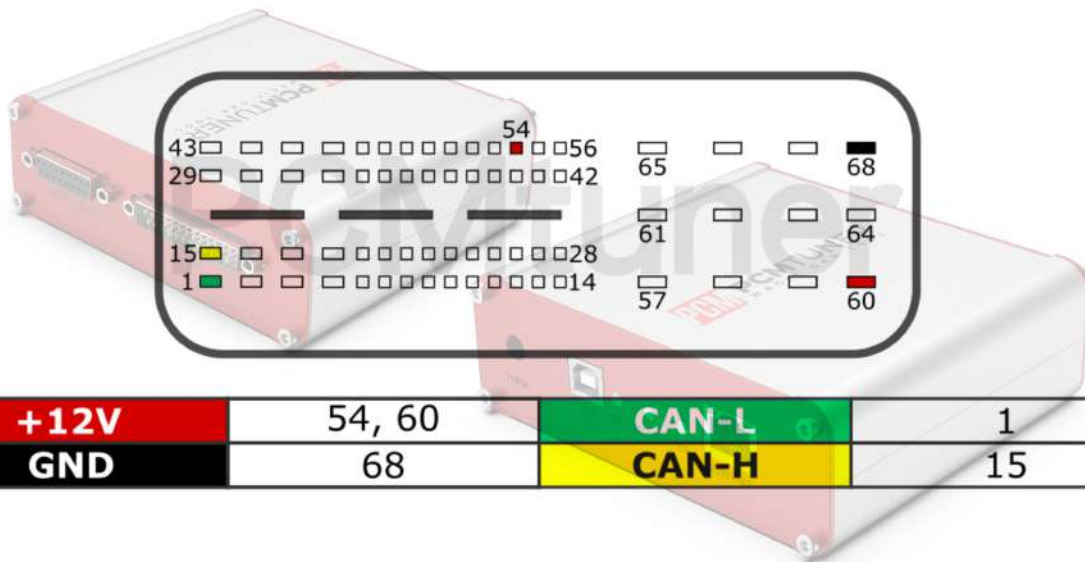

Transmission Control Unit
DC0/DC4 Gen2 TCU

+12V	T1: 18, 31, 5	CAN-L	T1: 35
GND	T1: 6	CAN-H	T1: 34

RENAULT

tuner-box.com

v.2

2022-05-12

PCMtuner

Transmission Control Unit
LuK-UDCT TCU