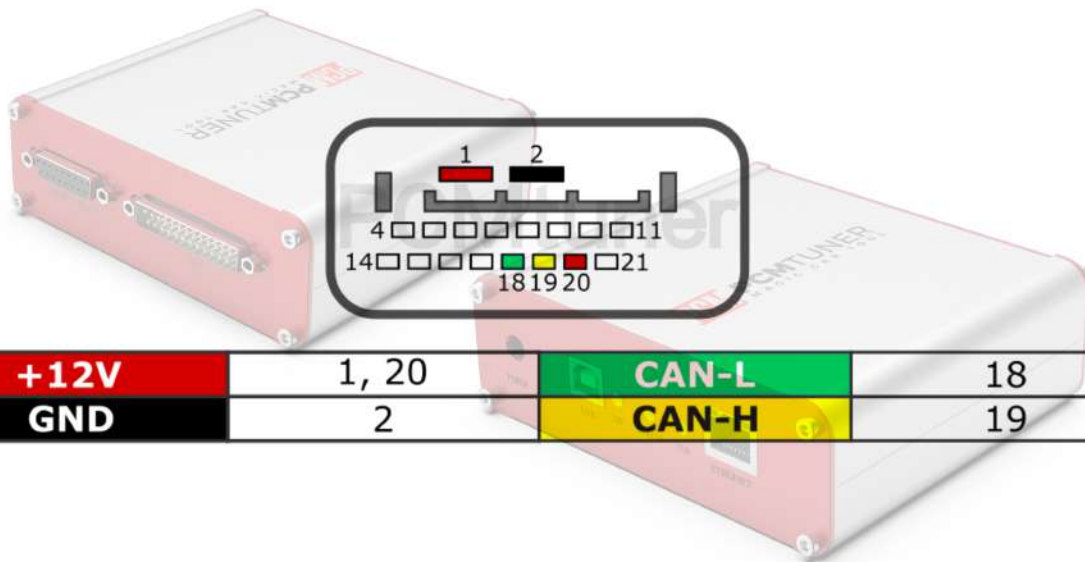

PCMtuner

Transmission Control Unit

DL382 (0CK) TCU

+12V	1, 20	CAN-L	18
GND	2	CAN-H	19

AUDI

tuner-box.com

v.2

2022-05-12