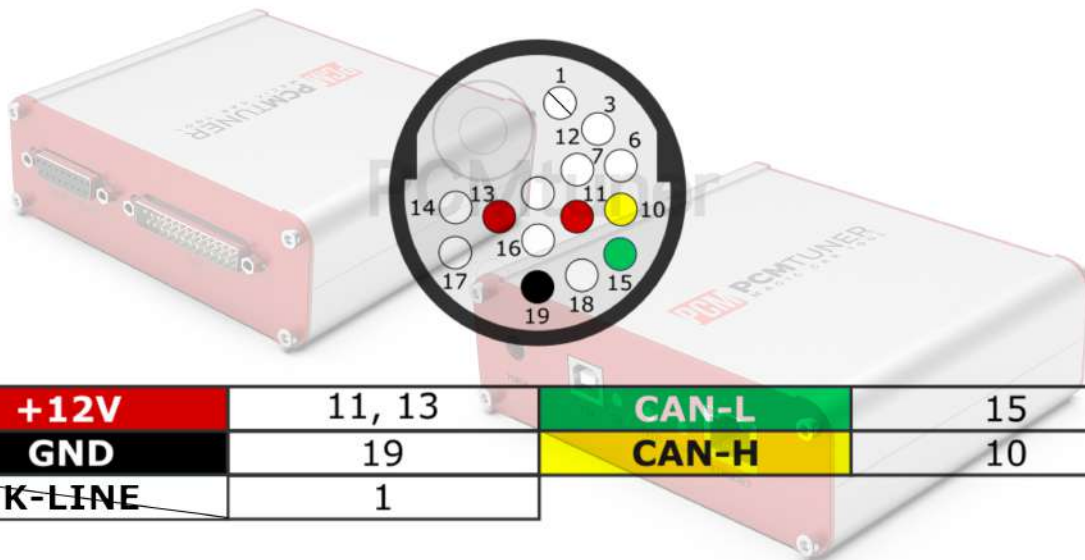

PCMtuner

Transmission Control Unit

DQ250 (02E, 0D9) TCU

+12V	11, 13	CAN-L	15
GND	19	CAN-H	10
K-LINE	1		

VAG

tuner-box.com

v.2

2022-05-12