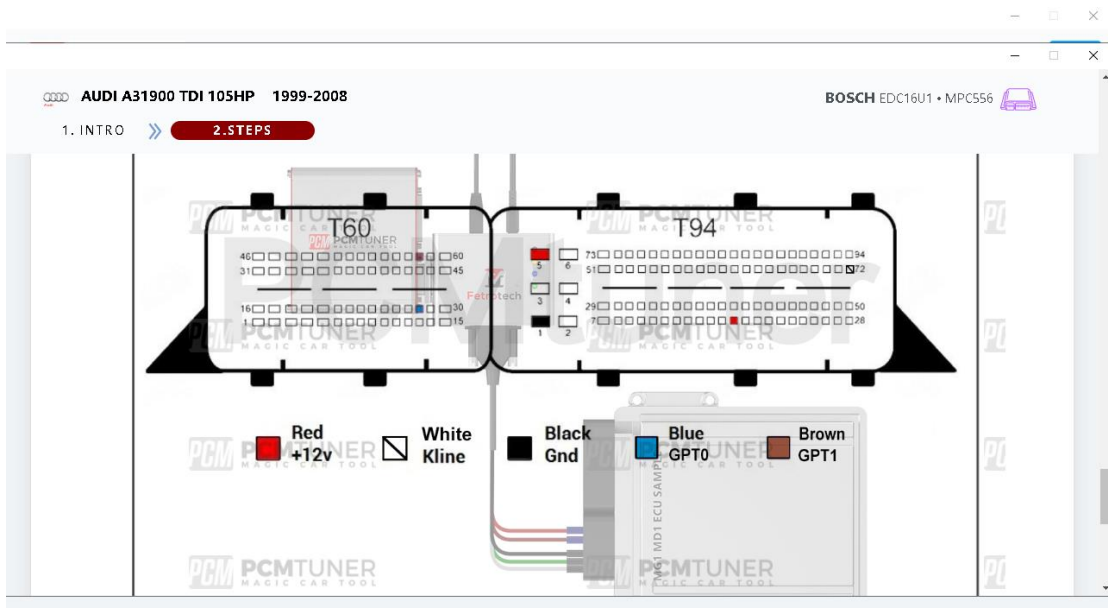

SEARCH RESULTS

Brand - Model - Engine	ECU	MCU	Action
Audi - A3 - 1900 TDI (105 hp)	BOSCH EDC16U1	MPC556	Show
Audi - A3 - 1900 TDI (105 hp)	BOSCH EDC16U1	MPC556	Show
Audi - A3 - 2000 16v TDI (140 hp)	BOSCH EDC16U1	MPC556	Show
Audi - A3 - 2000 TDI quattro (136 hp)	BOSCH EDC16U1	MPC556	Show
Chrysler - Sebring - 2000 CRD (140 hp)	BOSCH EDC16U1	MPC556	Show
Mitsubishi - Grandis - 2000 DI-D (165 hp)	BOSCH EDC16U1	MPC556	Show
Mitsubishi - Lancer - 2000 DI-D (140 hp)	BOSCH EDC16U1	MPC556	Show
Mitsubishi - Outlander - 2000 DI-D (140 hp)	BOSCH EDC16U1	MPC556	Show
Seat - Alhambra - 2000 TDI (140 hp)	BOSCH EDC16U1	MPC556	Show
Seat - Altea - 1900 TDI (105 hp)	BOSCH EDC16U1	MPC556	Show

PCM PCMTUNER MAGIC CAR TOOL

OPERATIONS

 Audi > A3 1999-2008 > Audi - A3 - 1900 TDI (105 hp)

ECU programming

 **BENCH**

This Method only requires removing the ECU from the engine bay.

 **BOOT**

This Method requires disassembly and opening of the engine ECU

 **OBD**

This Method allows you to read data via the vehicle diagnosis socket

2. To purchase a separate black version of Fetrotech tool, you can log into the official website (www.tuner-box.com), and click "Fetrotech pinout" under the "Download" category, and then enter your email and phone number to view the wiring diagrams as shown below.