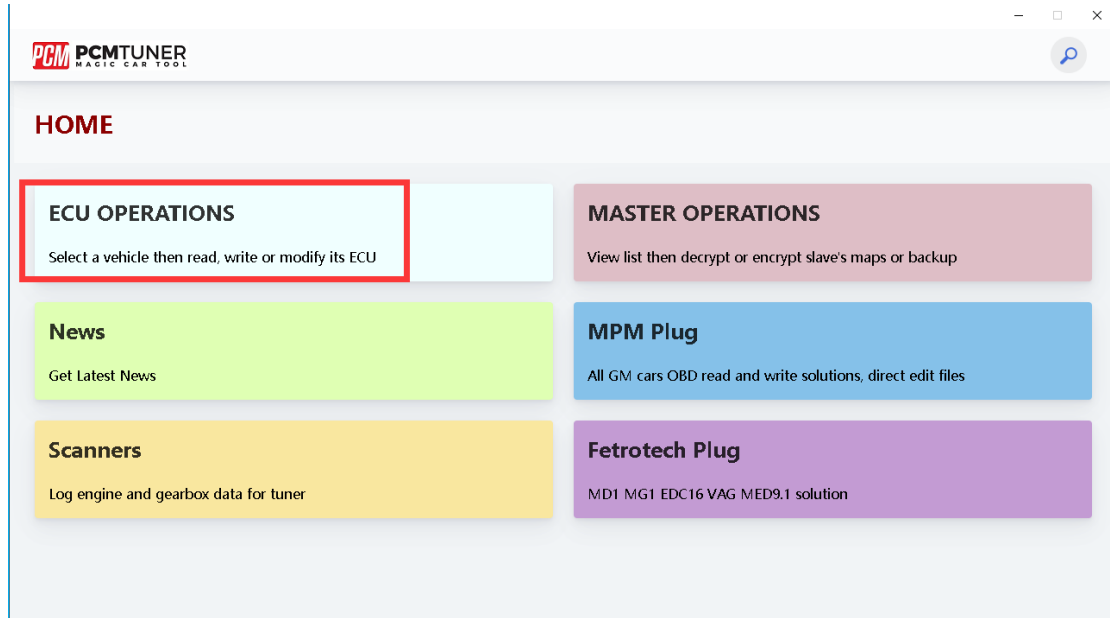

How to View Fetrotech Tool Wiring Diagrams

1. Users with PCMtuner devices can search it in the PCMtuner app, take audi edc16u1 as an example, and follow the steps below:

PCM PCMTUNER MAGIC CAR TOOL edc16u1

SEARCH RESULTS

Brand - Model - Engine	ECU	MCU	Action
Audi - A3 - 1900 TDI (105 hp)	BOSCH EDC16U1	MPC556	Show
Audi - A3 - 1900 TDI (105 hp)	BOSCH EDC16U1	MPC556	Show
Audi - A3 - 2000 16v TDI (140 hp)	BOSCH EDC16U1	MPC556	Show
Audi - A3 - 2000 TDI quattro (136 hp)	BOSCH EDC16U1	MPC556	Show
Chrysler - Sebring - 2000 CRD (140 hp)	BOSCH EDC16U1	MPC556	Show
Mitsubishi - Grandis - 2000 DI-D (165 hp)	BOSCH EDC16U1	MPC556	Show
Mitsubishi - Lancer - 2000 DI-D (140 hp)	BOSCH EDC16U1	MPC556	Show
Mitsubishi - Outlander - 2000 DI-D (140 hp)	BOSCH EDC16U1	MPC556	Show
Seat - Alhambra - 2000 TDI (140 hp)	BOSCH EDC16U1	MPC556	Show
Seat - Altea - 1900 TDI (105 hp)	BOSCH EDC16U1	MPC556	Show

PCM PCMTUNER MAGIC CAR TOOL

OPERATIONS

 Audi > A3 1999-2008 > Audi - A3 - 1900 TDI (105 hp)

ECU programming

 **BENCH**

This Method only requires removing the ECU from the engine bay.

 **BOOT**

This Method requires disassembly and opening of the engine ECU

 **OBD**

This Method allows you to read data via the vehicle diagnosis socket

2. To purchase a separate black version of Fetrotech tool, you can log into the official website (www.tuner-box.com), and click "Fetrotech pinout" under the "Download" category, and then enter your email and phone number to view the wiring diagrams as shown below.