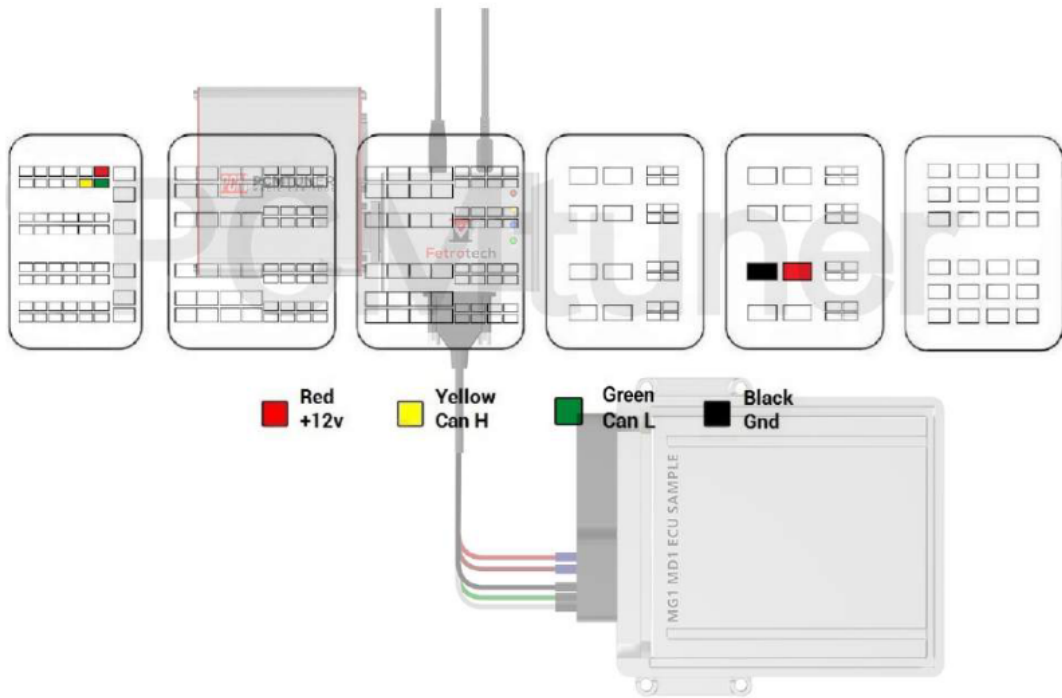

 **OBD**

This Method allows you to read data via the vehicle diagnosis socket

2. To purchase a separate black version of Fetrotech tool, you can log into the official website (www.tuner-box.com), and click "Fetrotech pinout" under the "Download" category, and then enter your email and phone number to view the wiring diagrams as shown below.

CONTENTS

ASTONMARTIN_ME17.8.31-----	1
ASTONMARTIN_MED17.8.3-----	2
BMW_EDC16C1-----	3
BMW_EDC16C31-----	4
BMW_EDC16C35-----	5
BMW_EDC17C06-----	6
BMW_EDC17C41-----	7
BMW_EDC17C-----	8
BMW_EDC17C-----	9
BMW_EDC17C-----	10
BMW_EDC17C-----	11
BMW_EDC17CP09-----	12
BMW_EDC17CP45-----	13
BMW_EDC17CP49-----	14
BMW_ME17.2.4-----	15
BMW_ME17.2-----	16
BMW_MEVD17.2.3-----	17
BMW_MEVD17.2.4-----	18
BMW_MEVD17.2.5-----	19
BMW_MEVD17.2.6-----	20
BMW_MEVD17.2.8-----	21

Fetrotech Pinout

9[redacted]gmail.com

USA 98[redacted]

Save

PCMtuner

Engine Control Unit

BMW_MD1CS001

Fetrotech Plugs